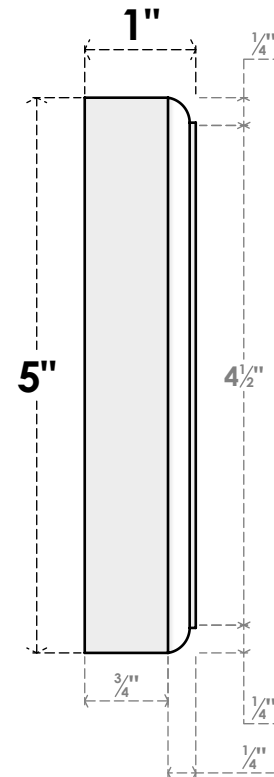

ROSP050X050X100SDG04

5"W X 5"H X 1"P STANDARD SEDGWICK BULLSEYE ROSETTE WITH ROUNDED EDGE, ARCHITECTURAL GRADE PVC

FRONT

SIDE

EKENA MILLWORK
2300 WEST MAIN ST.
CLARKSVILLE, TX 75426
TOLL FREE: 866-607-0453
WWW.EKENAMILLWORK.COM

NOTES

1. INSTALLATION TO BE COMPLETED IN ACCORDANCE WITH MANUFACTURER'S SPECIFICATIONS.
2. DRAWING MAY NOT BE TO SCALE
3. THIS DRAWING IS INTENDED FOR DESIGN AND PLANNING PURPOSES ONLY.
4. ALL INFORMATION CONTAINED HEREIN WAS CURRENT AT THE TIME OF DEVELOPMENT BUT MUST BE REVIEWED AND APPROVED BY THE PRODUCT MANUFACTURER TO BE CONSIDERED ACCURATE.
5. ARCHITECTURAL GRADE PVC PRODUCTS ARE MADE FROM EXPANDED CELLULAR PVC AND COME NATURALLY WHITE BUT MAY BE PAINTED