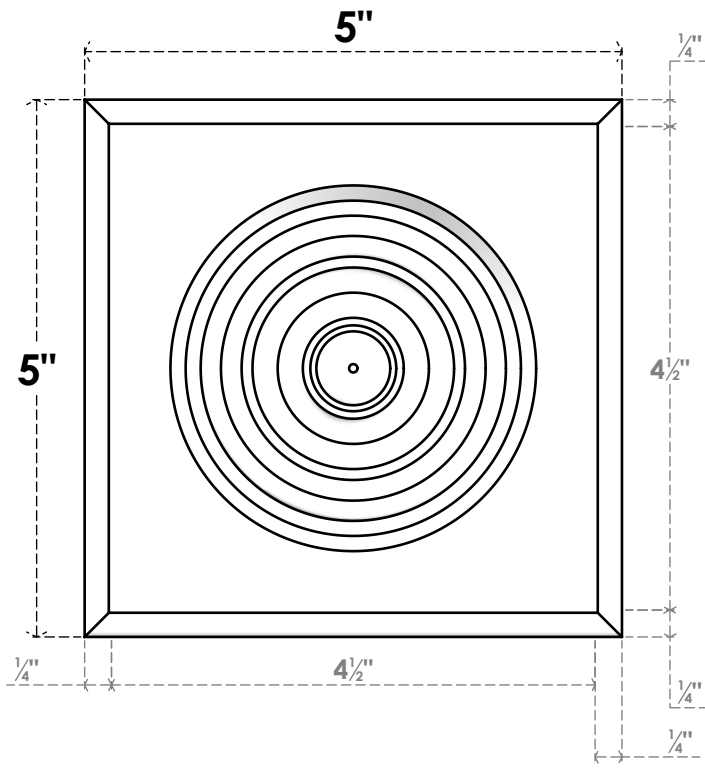

ROSP050X050X100SDG04

5"W X 5"H X 1"P STANDARD SEDGWICK BULLSEYE ROSETTE WITH ROUNDED EDGE, ARCHITECTURAL GRADE PVC

FRONT

SIDE

EKENA MILLWORK
2300 WEST MAIN ST.
CLARKSVILLE, TX 75426
TOLL FREE: 866-607-0453
WWW.EKENAMILLWORK.COM